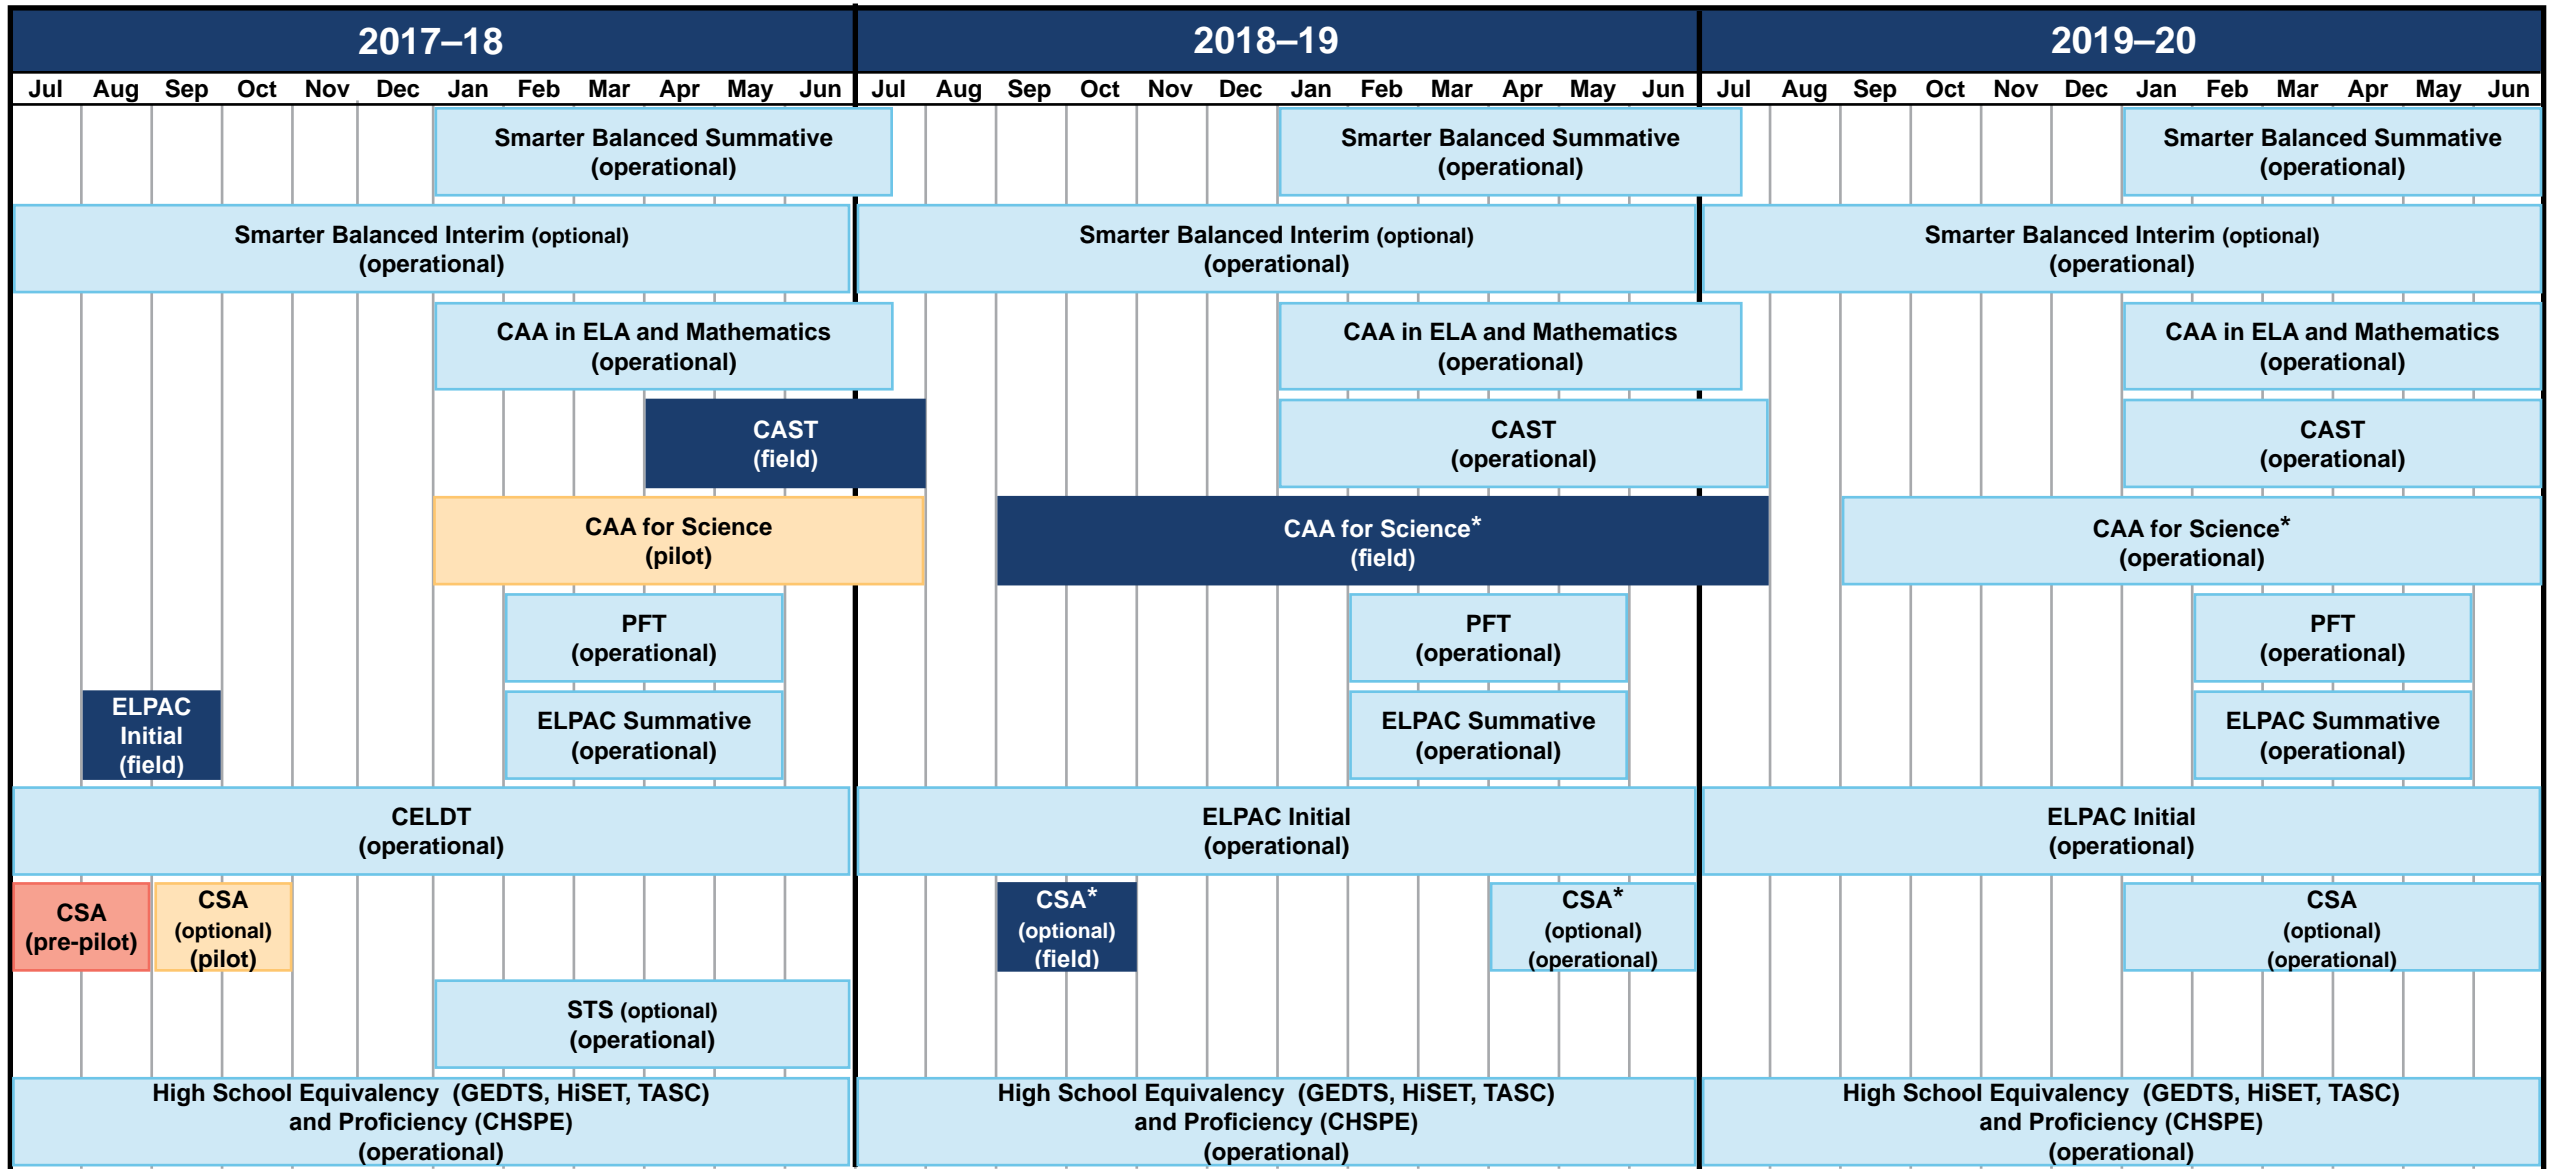

Three Year Assessment Time Line

CAA – California Alternate Assessments
CAST – California Science Test
CELDT – California English Language Development Test
CHSPE – California High School Proficiency Exam

CSA – California Spanish Assessment
ELA – English Language Arts/Literacy
ELPAC – English Language Proficiency Assessments for California
GEDTS – General Educational Development Testing Service

HiSET – High School Equivalency Test
PFT – Physical Fitness Test
STS – Standards-based Test in Spanish
TASC – Test Assessing Secondary Completion